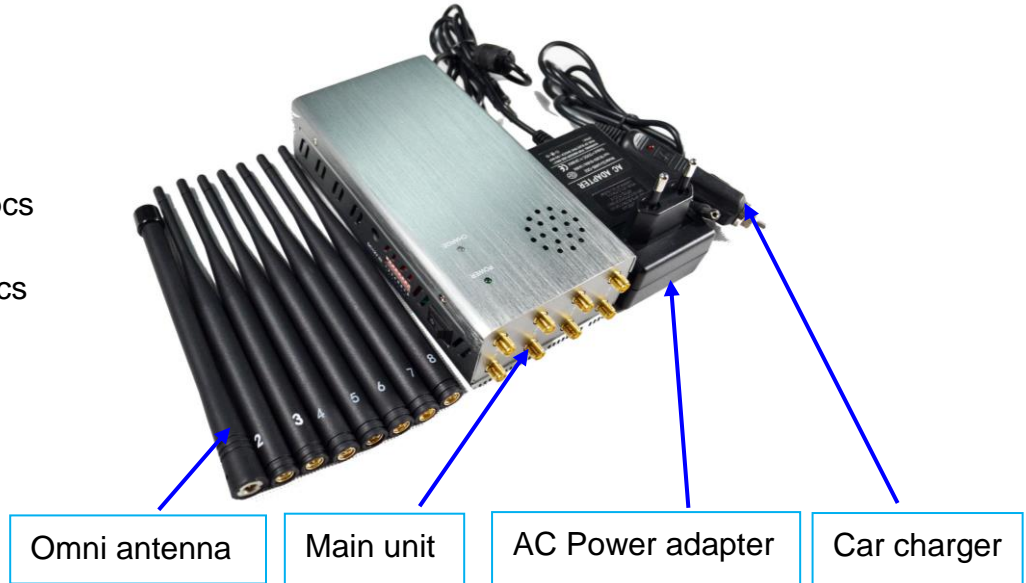

## Accessories:

- Main unit x 1pcs
- Power adapter x 1pcs
- Car charger x 1pcs
- Omni antenna x 8pcs

3. Please install antennas and tight up according to the number indicator. Kindly refer to the picture below.

4. Turn on the power switch and the Power LED shall light in Green and the LED of each band will turn on too.