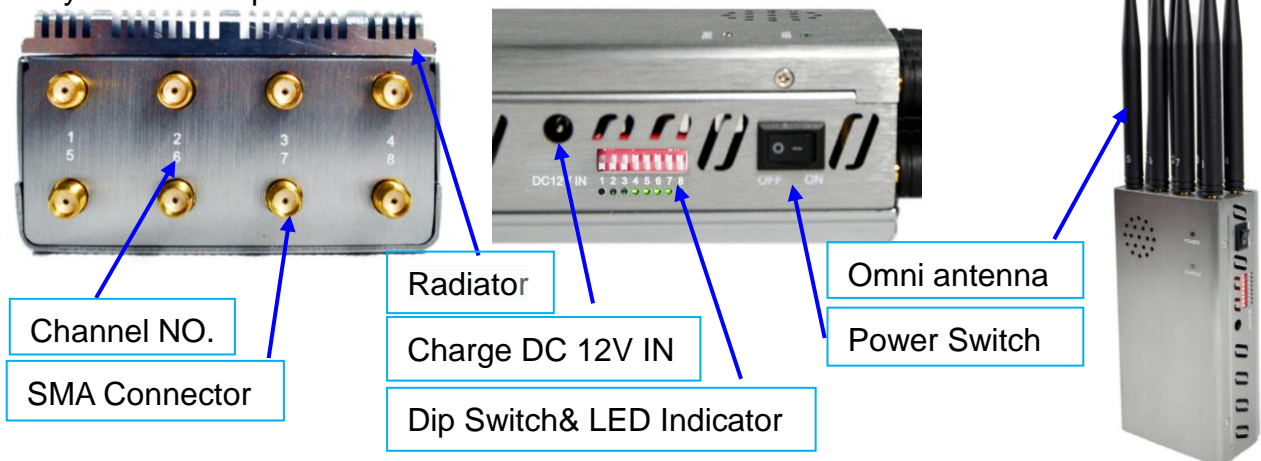

## Accessories:

- Main unit x 1pcs
- Power adapter x 1pcs
- Car charger x 1pcs
- Omni antenna x 8pcs

3. Please install antennas and tight up according to the number indicator. Kindly refer to the picture below.

4. Turn on the power switch and the Power LED shall light in Green and the LED of each band will turn on too.