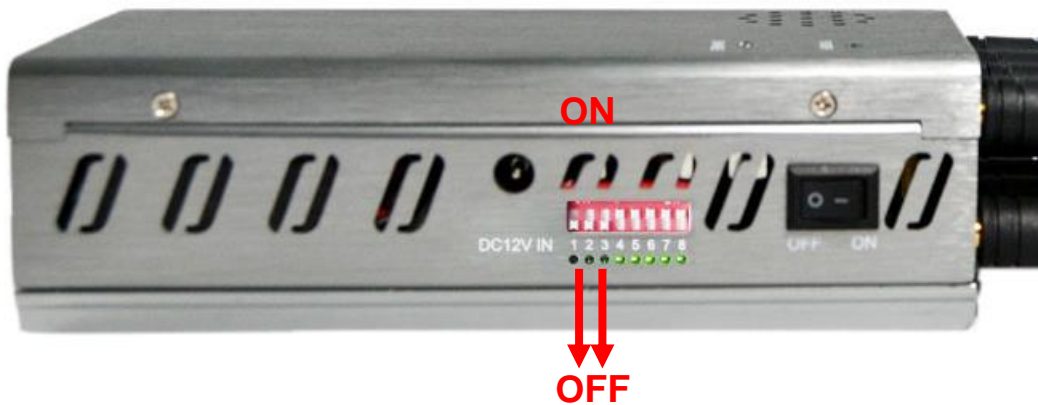

5. Don't suggest to use while charging, otherwise the machine will be damaged, because temperature may too high about 75 °C

Function Introduction:

◆ Each band could be chosen operating or not.

1. Find the dip switch on the side of the device as below picture.

The number indicators are corresponding to the number of antennas, LED turns on which indicate operating.

2. Eight arrows toward from OFF to ON (default), by dip switching ON →OFF, each band could be disable.
3. The corresponding LED indicator shall be turn off.

Notice:

1. Do not power on if antennas are not connected one by one.
2. The functional coverage is greatly affected if antennas are not installed correctly. Do ensure the antennas are properly connected before usage.
3. When power on, keep away from computer, notebook PC, television, audio and AM/FM radio to prevent interferences.
4. The normal operational temperature is about 45-60° C. If the temperature is higher than the above, turn off the power immediately and contact local agent for help.
5. Its functional coverage will depend on the location and strength of the ambient mobile phone base stations.
6. Placing the device on higher position for better coverage. 2 meters height is recommended.
7. The Ni-MH rechargeable battery has estimated 500 times recharge cycles. Please contact the local agent to replace battery if it is not rechargeable.